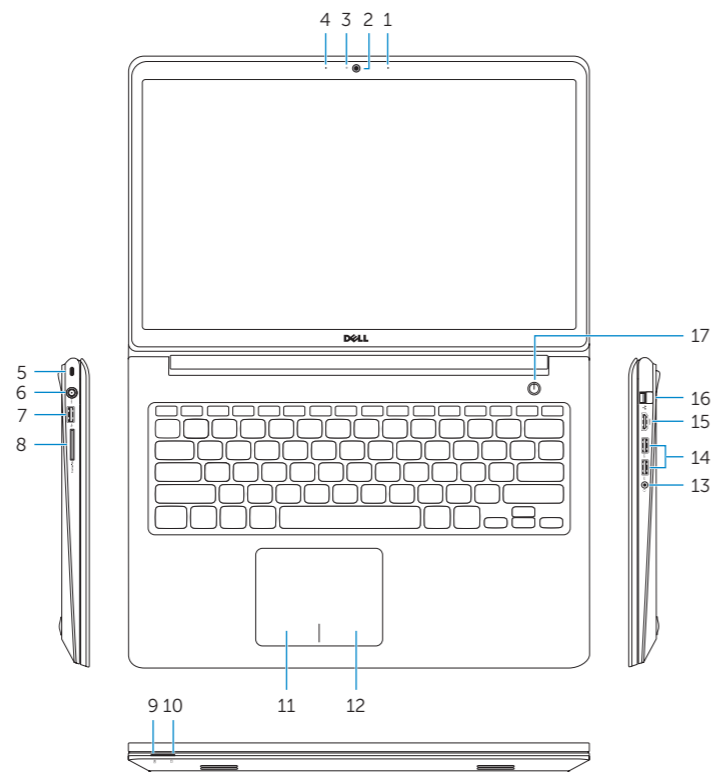

P39F

P39F001

Inspiron 15-5547

Features

功能部件 | 功能 | 外觀 | 기능

1. Right microphone
2. Camera
3. Camera-status light
4. Left microphone
5. Security-cable slot
6. Power-adapter port
7. USB 2.0 port
8. Media-card reader
9. Power and battery-status light
10. Hard-drive status light